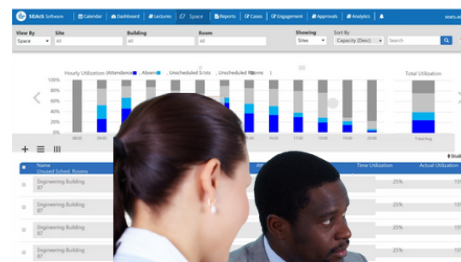

Some of the key elements of a Smart Campus include:

- Space Utilisation
- Hybrid Teaching & Learning Delivery
- Predictive Learning Analytics

By investing in Smart Campus technology, institutions can:

- **Enhance** staff and student experiences
- **Boost** sustainability
- **Drive** operational efficiency
- **Improve** campus safety
- **Reduce** costs

- Tracking and monitoring of student attendance and engagement in real-time.
- Improving space and resource utilisation from one platform.
- Access to real-time location data and safety alerts.

**SEAtS software** provides institutions with the perfect combination to enable digital, blended teaching and learning delivery, and facilitate Smart Campus implementation.